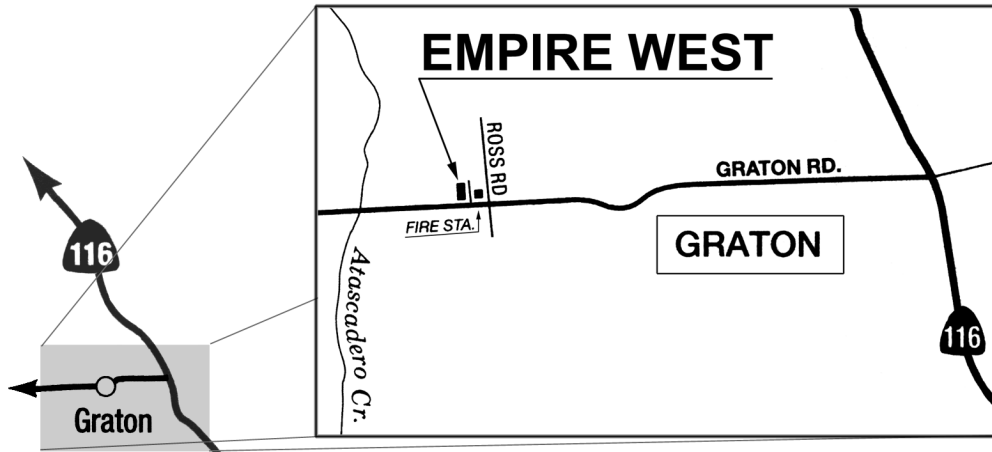

Map & Directions

Empire West Inc.

9270 Graton Road

Graton, CA 95444

(707) 823-1190

Directions from 101 North

Take the 116 (Gravenstein Hwy) exit in Rohnert Park. Turn left under the freeway. Follow 116 through Sebastopol. Turn Left onto Graton Road, approx. 2 miles past downtown Sebastopol. Empire West is on the right side, approx. 1/4 mile down and just after the Fire Station.

To Santa Rosa

Rohnert Park

101

To San Francisco