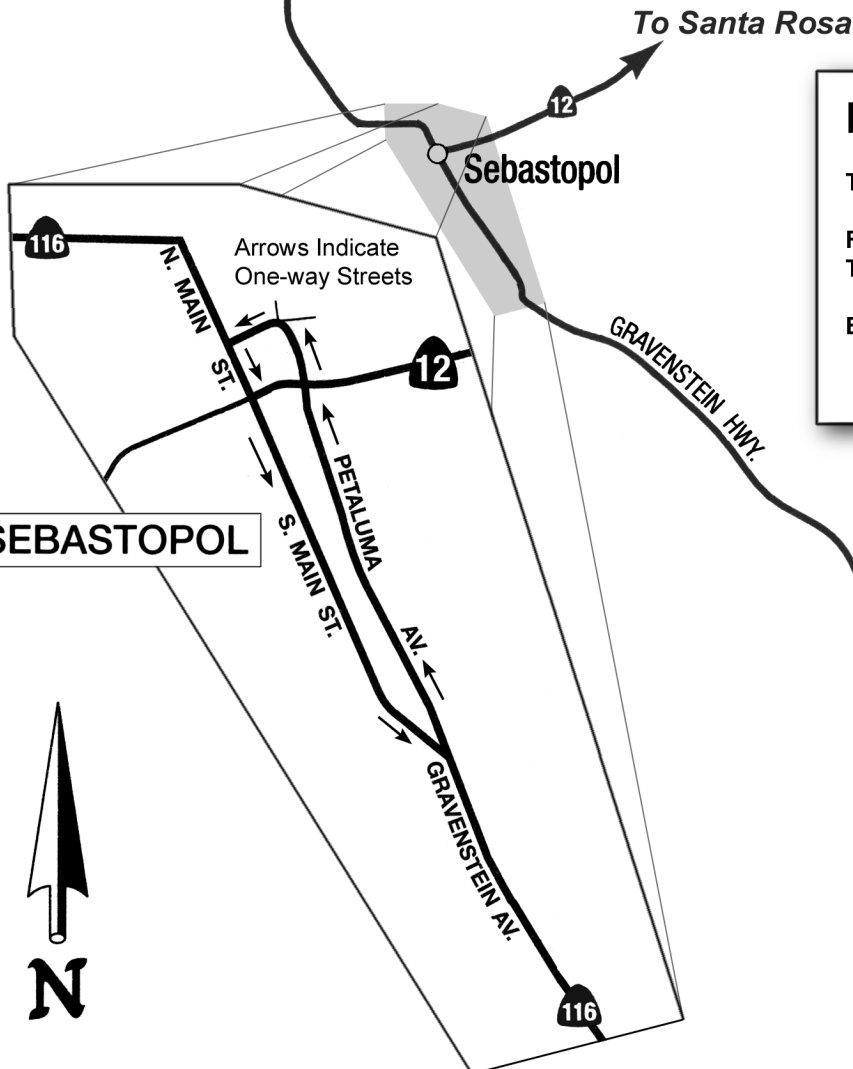

Map & Directions

Empire West Inc.

9270 Graton Road

Graton, CA 95444

(707) 823-1190

Directions from 101 North

Take the 116 (Gravenstein Hwy) exit in Rohnert Park. Turn left under the freeway. Follow 116 through Sebastopol. Turn Left onto Graton Road, approx. 2 miles past downtown Sebastopol. Empire West is on the right side, approx. 1/4 mile down and just after the Fire Station.

To Santa Rosa

Rohnert Park

101

To San Francisco